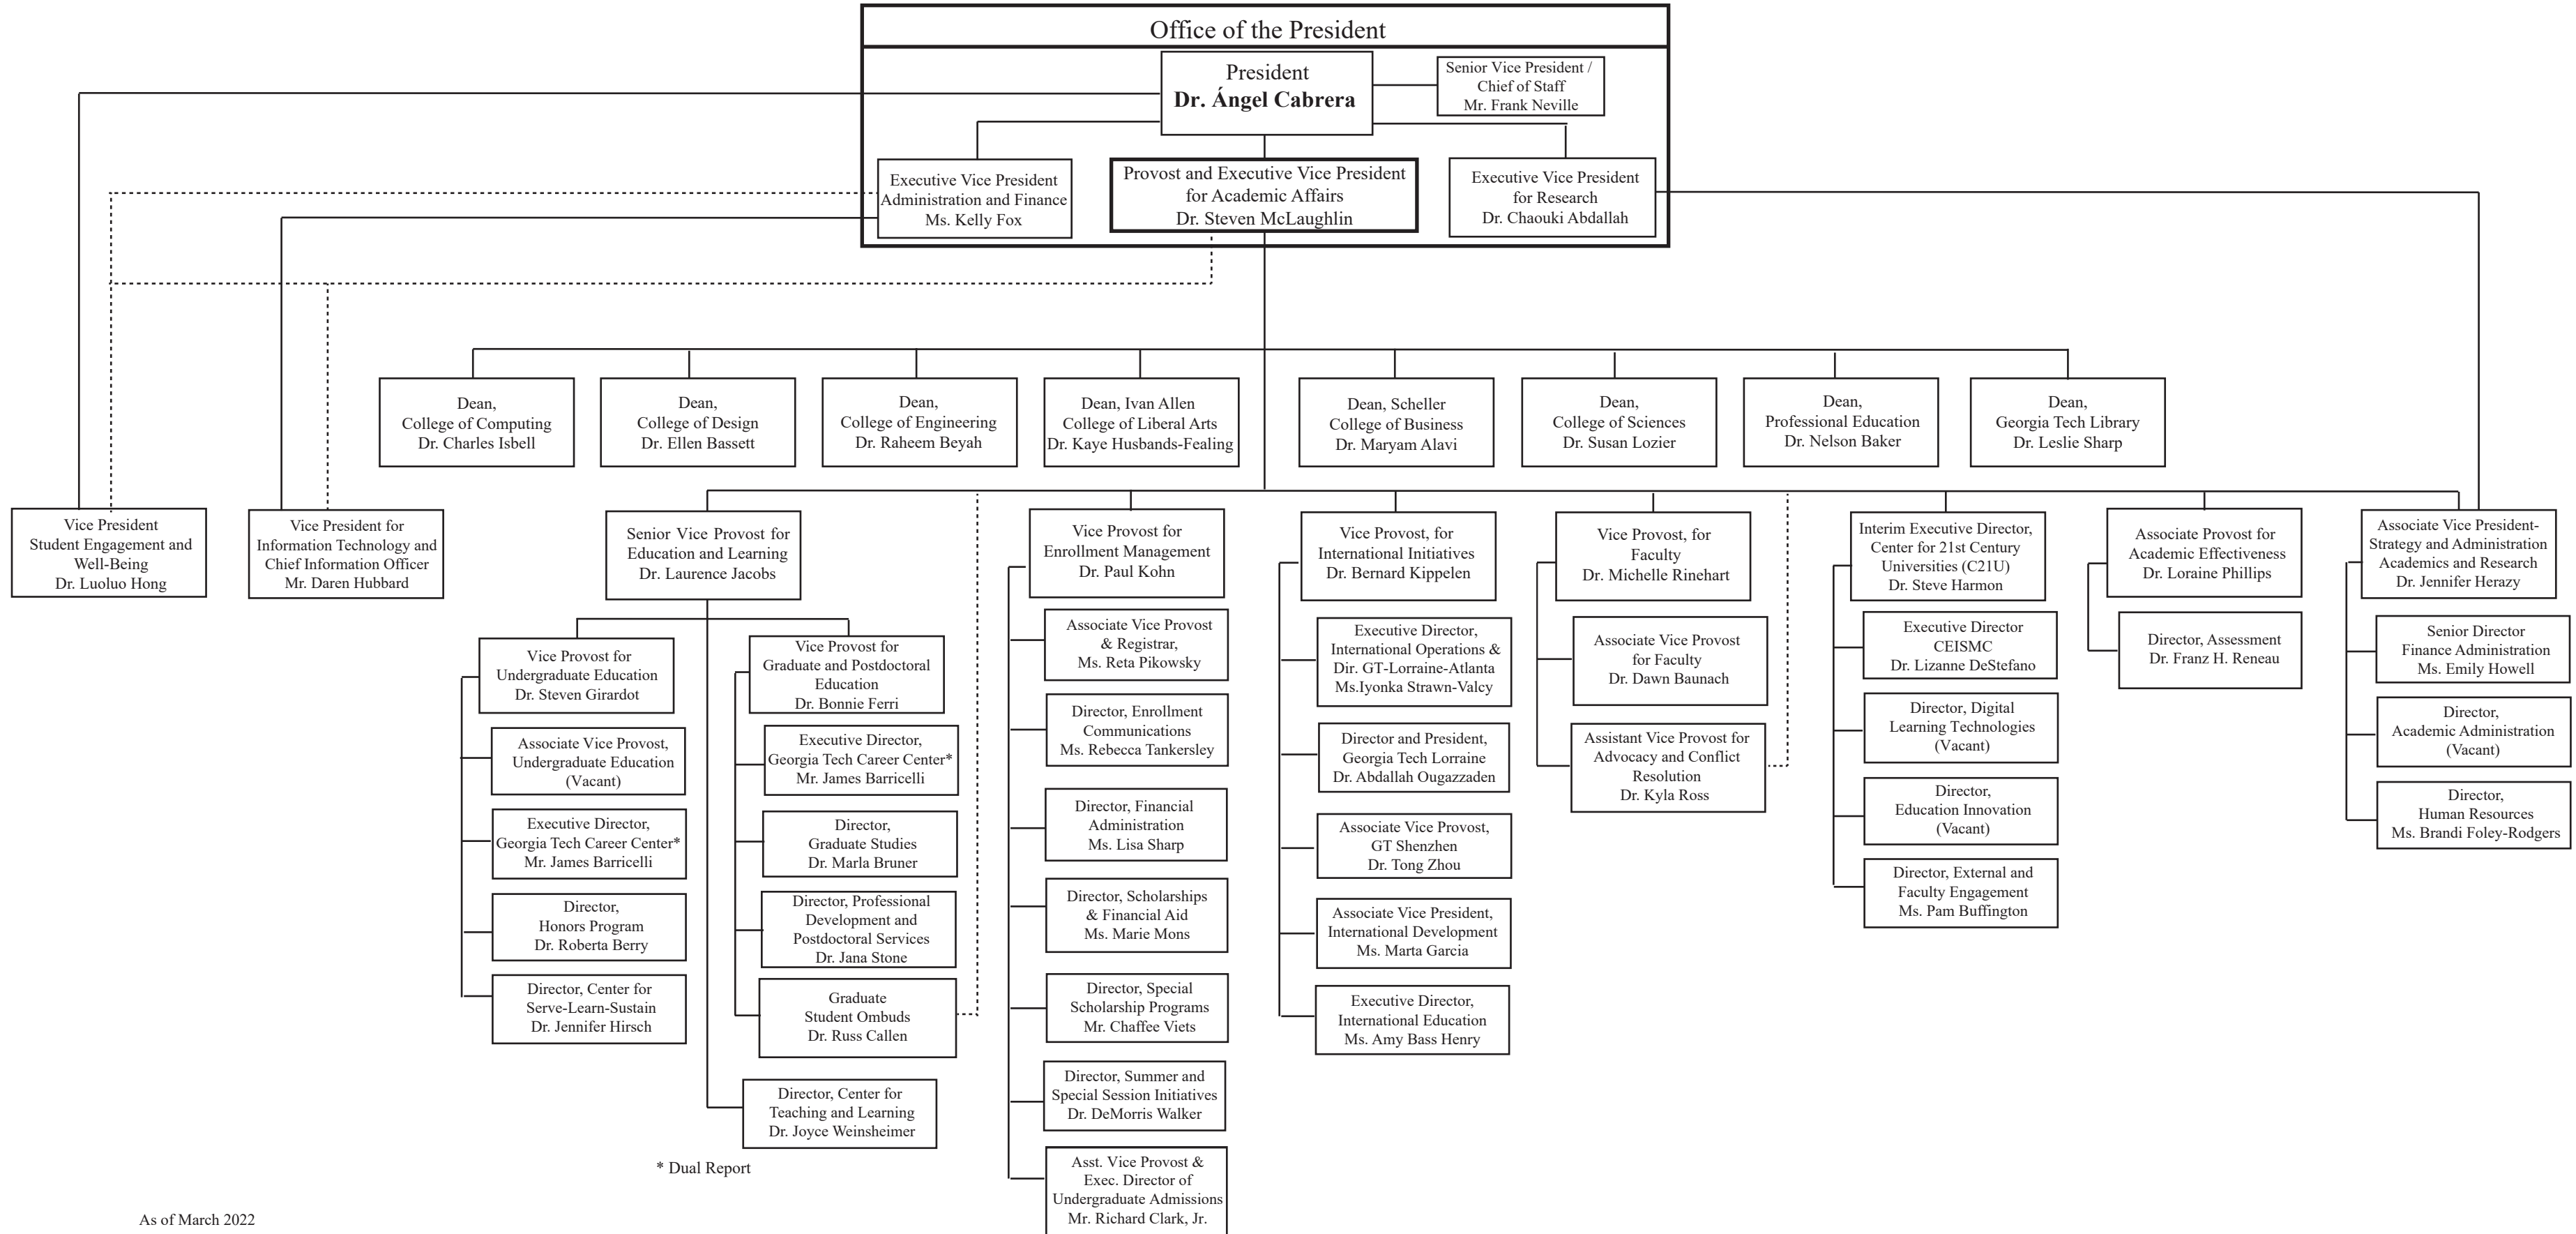

Chart B

Georgia Institute of Technology Provost and Executive Vice President for Academic Affairs

* Dual Report